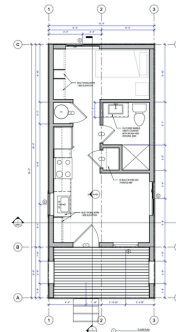

THE OTHER SIDE VILLAGE

SITE ADDRESS: 1850 S INDIANA AVE, SALT LAKE CITY

PROJECT PLANS

ENVISION
THE OTHER SIDE VILLAGE | MODEL 009
SALT LAKE CITY UT
A201

ENVISION
THE OTHER SIDE VILLAGE | MODEL 009
SALT LAKE CITY UT
A201