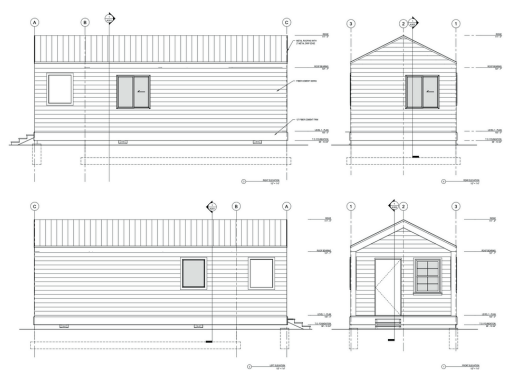

THE OTHER SIDE VILLAGE

SITE ADDRESS: 1850 S INDIANA AVE, SALT LAKE CITY

PROJECT PLANS

ENVISION
THE OTHER SIDE VILLAGE | MODEL 009
SALT LAKE CITY UT
A201

ENVISION
THE OTHER SIDE VILLAGE | MODEL 009
SALT LAKE CITY UT
A201