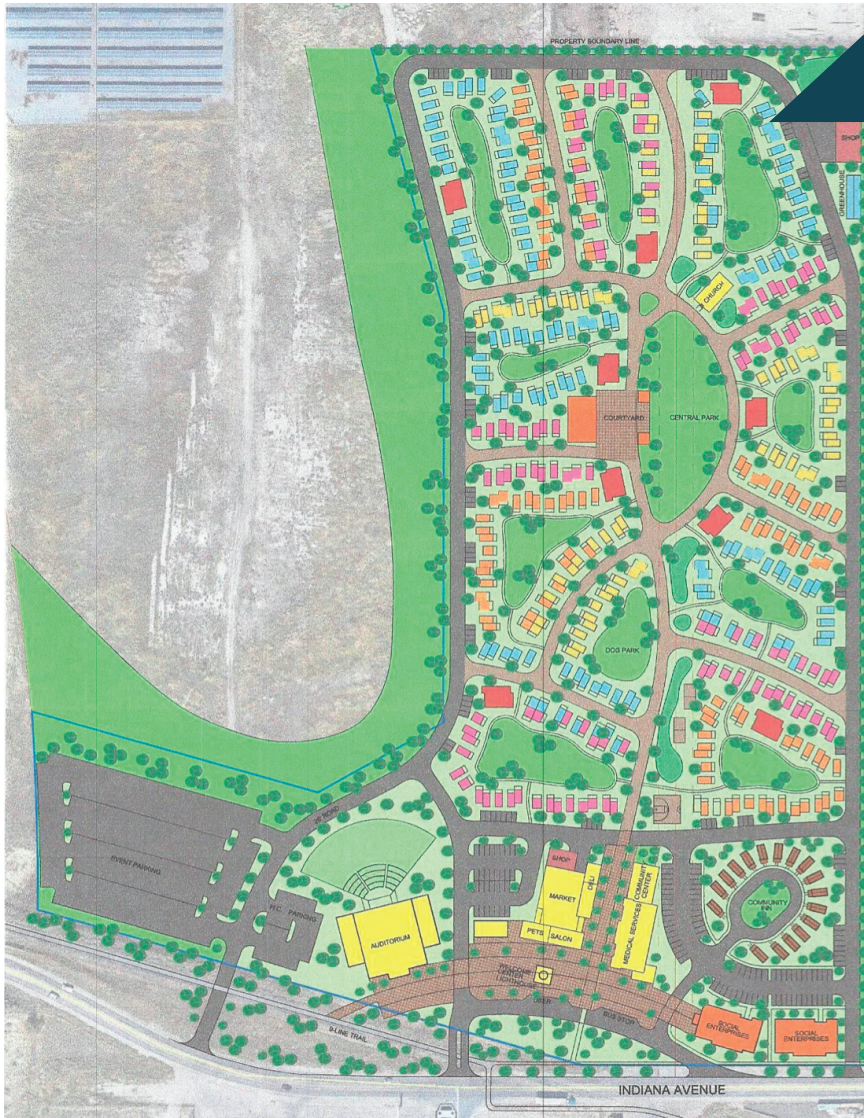

THE OTHER SIDE VILLAGE

SITE ADDRESS: 1850 S INDIANA AVE, SALT LAKE CITY

ABOUT THE OTHER SIDE VILLAGE THE MISSION

The Village is founded on the conviction that housing alone will never solve homelessness, but community will. The combination of high quality, permanent housing and a strong culture of personal growth, support, and connection is the heart of our model.

BUILD A HOME

The Other Side Village is a self-reliant, master-planned neighborhood that provides affordable, permanent quality housing, access to social services, and a robust and supportive community for men and women coming out of chronic homelessness.

THE OTHER SIDE VILLAGE

SITE ADDRESS: 1850 S INDIANA AVE, SALT LAKE CITY

PROJECT PLANS

ENVISION
THE OTHER SIDE VILLAGE | MODEL 009
SALT LAKE CITY UT
A201

ENVISION
THE OTHER SIDE VILLAGE | MODEL 009
SALT LAKE CITY UT
A201