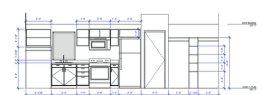

THE OTHER SIDE VILLAGE

SITE ADDRESS: 1850 S INDIANA AVE, SALT LAKE CITY

PROJECT PLANS

ENVISION
THE OTHER SIDE VILLAGE | MODEL 009
SALT LAKE CITY UT
A201

ENVISION
THE OTHER SIDE VILLAGE | MODEL 009
SALT LAKE CITY UT
A201